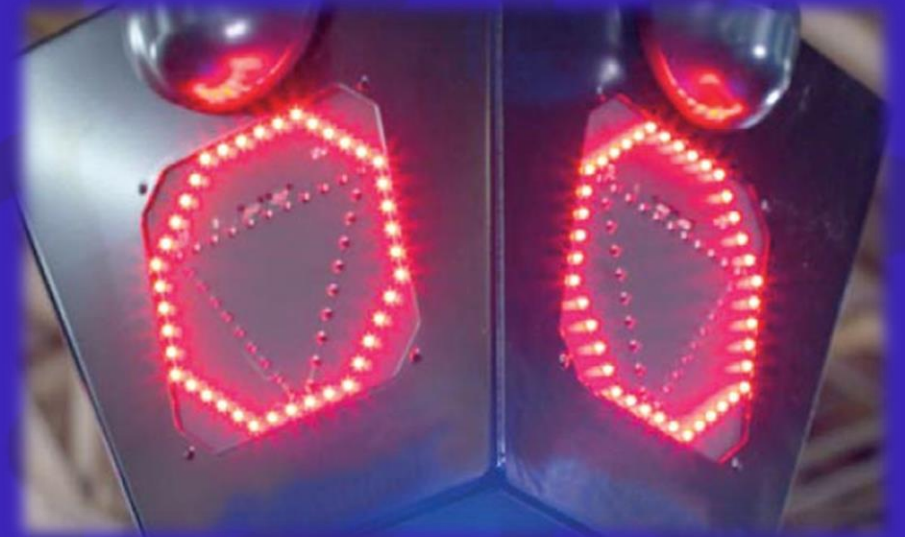

Traffic Light System

ai automation[®]

Taking the initiative

Ai Atom Traffic Light System can control a Signal Tower to notify when a robot enters an area where it can cross-paths with other moving objects or people.

aiatom.ro

Traffic Light System

- Example: On intersections when there are people, machines and AMRs together, a Traffic Light can be controlled for visual and/or audio notification that there are robots in that area.
- This avoids accidents and congestions.
- This can be combined with Door Control System or with Forklift / AGV / IGV / AMR Detection System.